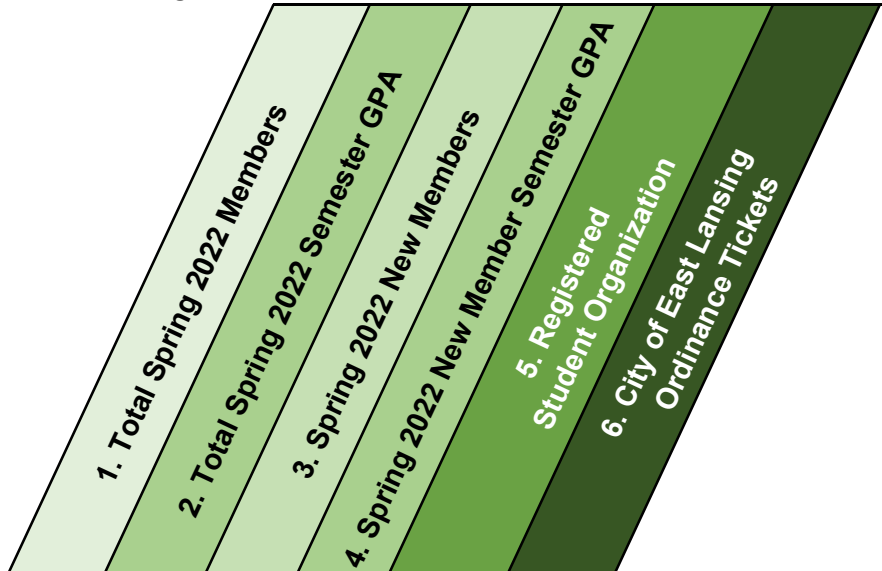

MICHIGAN STATE UNIVERSITY
Spring 2022 Fraternity & Sorority Community Card

National Pan-Hellenic Council

- 1- Total members reported to Michigan State Fraternity & Sorority Life.
- 2- The Spring 2022 Semester Grade Point Average for each chapter.
- 3- Total number of Spring 2022 New Members. N/A= Under 3 members.
- 4- The Spring 2022 Semester Grade Point Average for New Members.
- 5- Is a Registered Student Organization at Michigan State University.
- 6- City Ordinance tickets shared by the City of East Lansing.